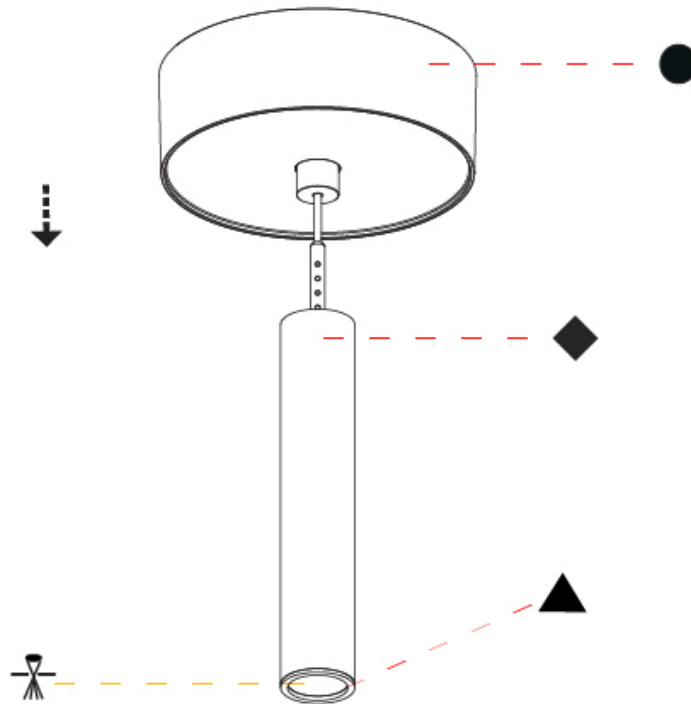

PHYSICAL

Shape: Cylinder
 Diameter (mm): 28
 Diameter (in): 1 1/8
 Height (mm): 150
 Height (in): 5 7/8
 Max. Overall Height (mm): 2150
 Max. Overall Height (in): 84 5/8
 Min. Recessing Depth (mm): 75
 Min. Recessing Depth (in): 2 15/16
 Light Distribution: Downlight
 Weight (kg): 0.422
 Weight (lbs): .930
 Diffuser: Shine Ring - Opal / Yellow / Orange / Red / Blue / Green
 Fixture Finish: SSR / BKV / CWI / CRY / HAB / UFT / ITA / RUA / FTG / MYG / LOD / PUS / FRO / FUP / KIA / POP / BLS / SPG / MEY / GOH / GUM / CHC / COM / ABZ / JAG / OBR / MOS / ROR
 Fixture Material: Aluminum
 Cable Details: 2000mm or 4000mm Black Cable
 Cut-out Measurements: 68mm / 2 11/16"

Shape: Cylinder
 Diameter (mm): 28
 Diameter (in): 1 1/8
 Height (mm): 150
 Height (in): 11 13/16
 Max. Overall Height (mm): 2150
 Max. Overall Height (in): 84 5/8
 Light Distribution: Downlight
 Weight (kg): 0.422
 Weight (lbs): 0.93
 Diffuser: Shine Ring - Opal / Yellow / Orange / Red / Blue / Green
 Fixture Finish: SSR / BKV / CWI / CRY / HAB / UFT / ITA / RUA / FTG / MYG / LOD / PUS / FRO / FUP / KIA / POP / BLS / SPG / MEY / GOH / GUM / CHC / COM / ABZ / JAG / OBR / MOS / ROR
 Fixture Material: Aluminum
 Cable Details: 2000mm or 4000mm Cable - Color 01 to 10

OPTICAL

Optic°: 24 / 32 / 58

RATINGS AND CERTIFICATIONS

Certified By: Certified for North American Standards
 IP rating: IP20

HANGOVER PLUG SHINE MONOPOINT SURFACE CANOPY SUSPENSION

A30847-

PROJECT
TYPE
SPECIFIER
QUANTITY
DATE