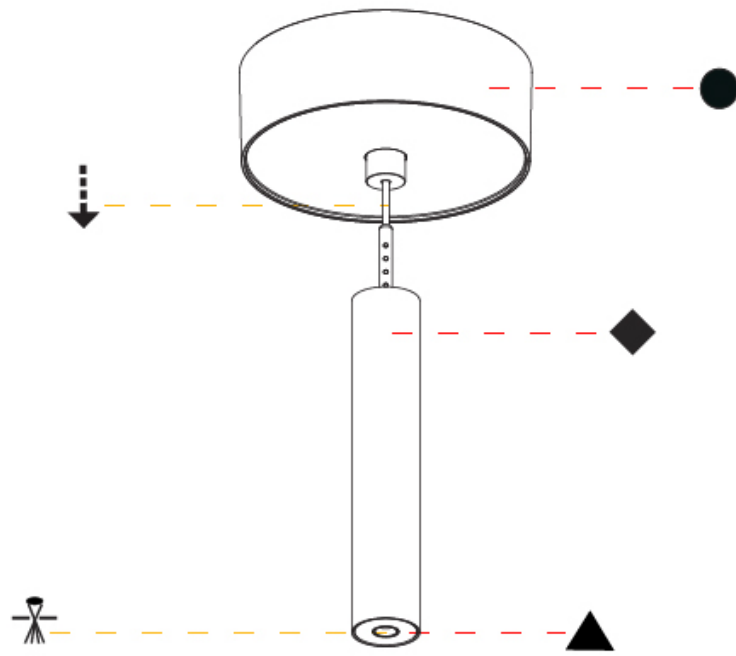

Shape: Cylinder
 Diameter (mm): 28
 Diameter (in): 1 1/8
 Height (mm): 150
 Height (in): 5 7/8
 Max. Overall Height (mm): 2150
 Max. Overall Height (in): 84 3/8
 Light Distribution: Downlight
 Weight (kg): 0.422
 Weight (lbs): 0.93
 Fixture Finish: [SSR / BKV / CWI / CRY / HAB / UFT / ITA / RUA / FTG / MYG / LOD / PUS / FRO / FUP / KIA / POP / BLS / SPG / MEY / GOH / GUM / CHC / COM / ABZ / JAG / OBR / MOS / ROR](#)
 Fixture Material: Aluminum
 Cable Details: [2000mm or 4000mm Black Cable](#)

OPTICAL

Optic°: [24 / 32 / 34 / 55 / 58](#)

RATINGS AND CERTIFICATIONS

Certified By: Certified for North American Standards
 IP rating: IP20

HANGOVER PLUG MONOPOINT SURFACE CANOPY SUSPENSION

A30824-

PROJECT
TYPE
SPECIFIER
QUANTITY
DATE

Shape: Cylinder
 Diameter (mm): 28
 Diameter (in): 1 1/8
 Height (mm): 150
 Height (in): 5 7/8
 Max. Overall Height (mm): 2150
 Max. Overall Height (in): 84 3/8
 Min. Recessing Depth (mm): 75
 Min. Recessing Depth (in): 2 15/16
 Light Distribution: Downlight
 Weight (kg): 0.274
 Weight (lbs): 0.60
 Fixture Finish: SSR / BKV / CWI / CRY / HAB / UFT / ITA / RUA / FTG / MYG / LOD / PUS / FRO / FUP / KIA / POP / BLS / SPG / MEY / GOH / GUM / CHC / COM / ABZ / JAG / OBR / MOS / ROR
 Fixture Material: Aluminum
 Cable Details: 2000mm or 4000mm Black Cable
 Cut-out Measurements: 68mm / 2 11/16"